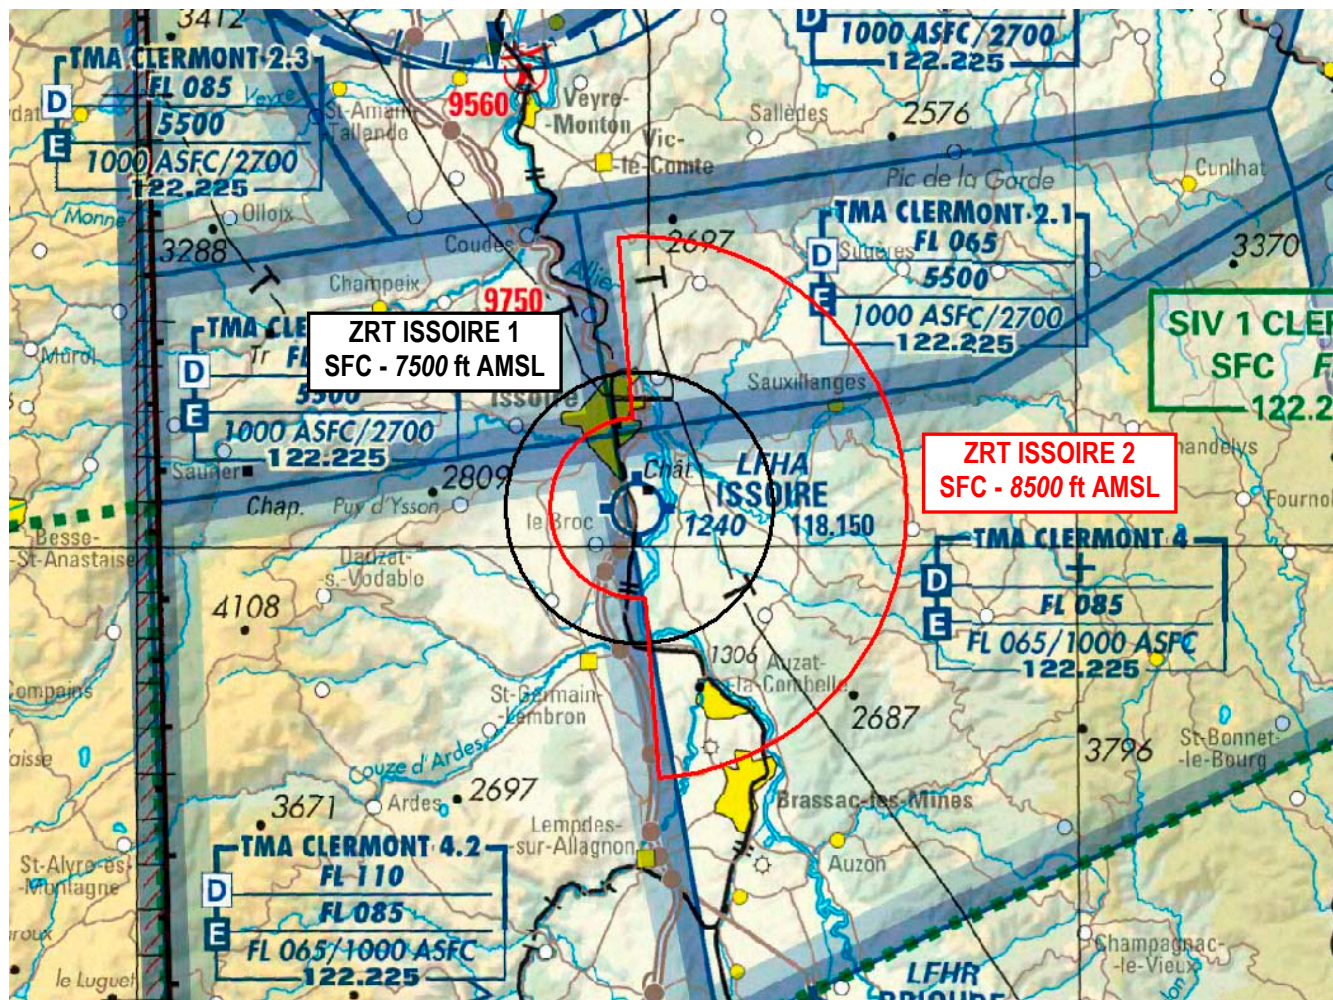

Subject : Creation of 2 Temporary Restricted Areas (ZRT) on Issoire-Le Broc AD for airshow « Ailes et Volcans - Cervolix 2021 »

With effect : From Friday 1st to Sunday 03 October 2021

Location : FIR : Marseille LFMM - AD : Issoire-Le Broc LFHA

Excerpt from 1 / 500 000 OACI 2021 edition

ACTIVITY

Airshow on Issoire-Le Broc AD (LFHA).

DATES AND TIMES OF ACTIVITY

ZRT ISOIRE 1 can be activated :
- Friday 01 October : 1200-1745
- Saturday 02 and Sunday 03 October : 0900-1600

ZRT ISOIRE 2 can be activated :
- Friday 01 October : 1200-1500
- Saturday 02 and Sunday 03 October : 0900-1600

USERS INFORMATION

Actual activity information provided by :
ISSOIRE A/A : 118.155 MHz
CLERMONT INFO : 122.225 MHz

STATUS

Tempo Restricted Areas (ZRT) replacing the portions of airspace with which they overlap.