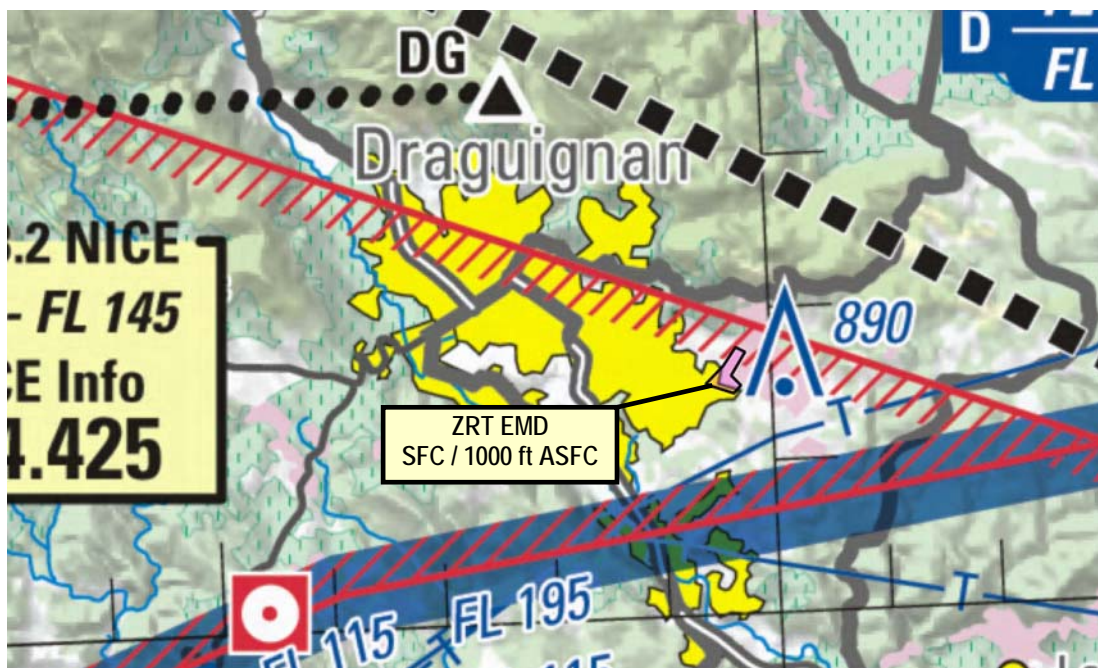

Subject : Creation of 2 Temporary Restricted Areas (ZRT) for State remotely piloted ACFT flying over DRAGUIGNAN

With effect : From TUE 14 SEP 2021 to MON 31 DEC 2021

Location: FIR : Marseille LFMM - AD : Le Luc Le Cannet LFMC.

## ACTIVITY

State remotely piloted ACFT flying over Draguignan