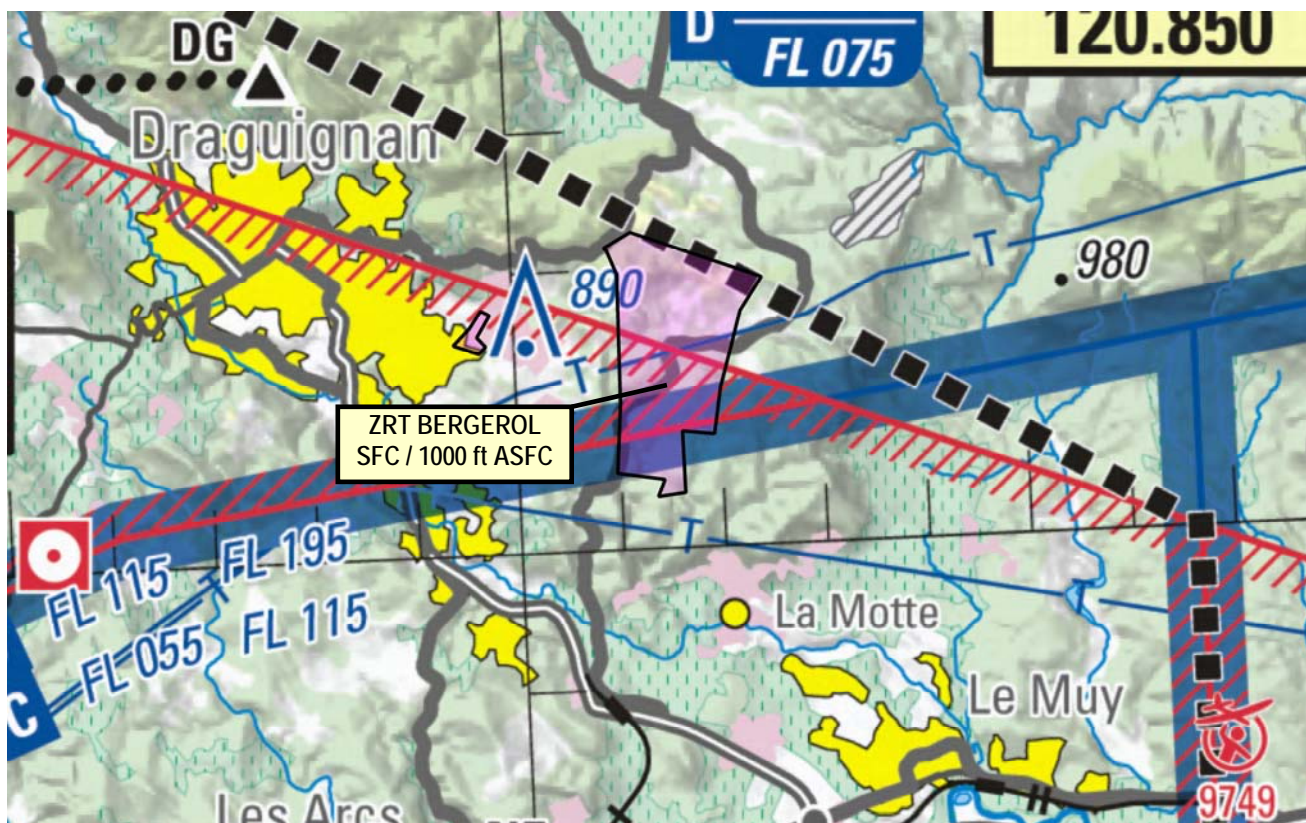

ZRT BERGEROL

From 1 : 250 000 Nice Côte d'Azur SIA map - Edition 2021