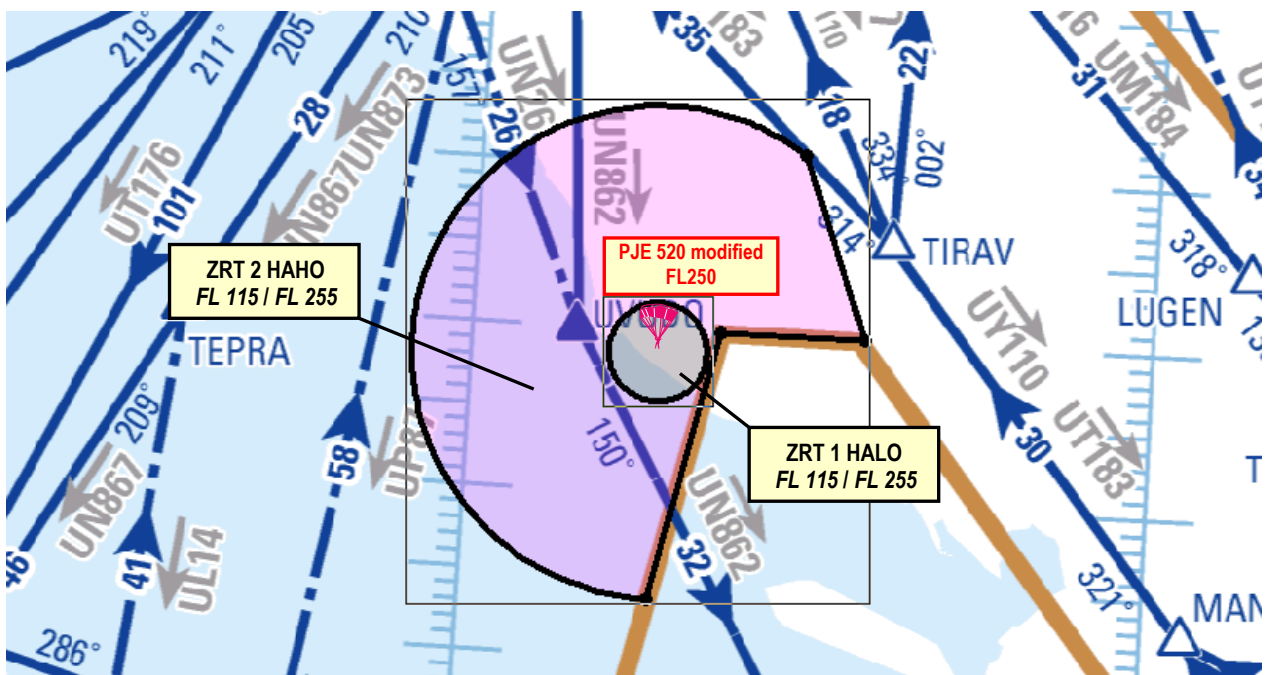

Subject : Creation of 2 Temporary Restricted Areas (ZRT) for high altitude parachuting activities (HALO and HAHO), and modification of PJE activity 520 Les Sables d'Olonne

With effect : From 27 May to 30 September 2021

Location : FIR : Brest LFRR - AD : Les Sables d'Olonne LFOO

This AIP SUP supersedes AIP SUP 087/21 (CHG : USER INFORMATION)

Excerpt from 1/1 000 000 SIA chart 2021 Edition

En route chart ENR 6.2 - 02/2021 Edition

ACTIVITY

An airspace plan featuring 2 Temporary Restricted Areas (ZRT) has been created for high altitude parachuting including some drifting under canopy :
 ZRT 1 HALO : Jumps *High Altitude Low Opening*
 ZRT 2 HAHO : Jumps *High Altitude High Opening*