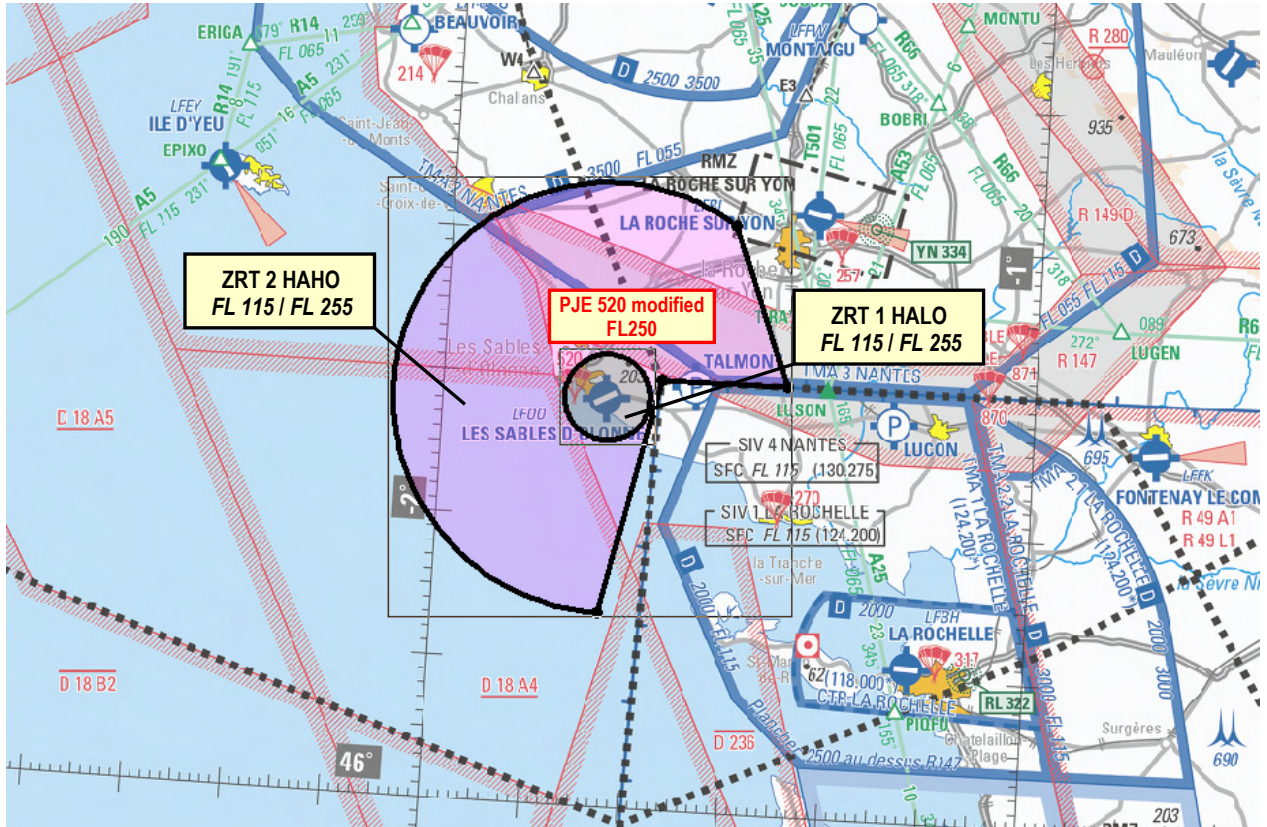

Subject : Creation of 2 Temporary Restricted Areas (ZRT) for high altitude parachuting activities (HALO and HAHO), and modification of PJE activity 520 Les Sables d'Olonne

With effect : From 27 May to 30 September 2021

Location : FIR : Brest LFRR - AD : Les Sables d'Olonne LFOO

This AIP SUP supersedes AIP SUP 087/21 (CHG : USER INFORMATION)

Excerpt from 1/1 000 000 SIA chart 2021 Edition

En route chart ENR 6.2 - 02/2021 Edition

ACTIVITY

An airspace plan featuring 2 Temporary Restricted Areas (ZRT) has been created for high altitude parachuting including some drifting under canopy :
 ZRT 1 HALO : Jumps *High Altitude Low Opening*
 ZRT 2 HAHO : Jumps *High Altitude High Opening*

USER INFORMATION

Actual time slots provided by :
 Brest CTL : 118.030 MHz
 Nantes APP : 119.535 MHz / 120.125 MHz

STATUS

Temporary Restricted Areas (ZRT) replacing, when they are active, the portions of airspace with which they overlap.