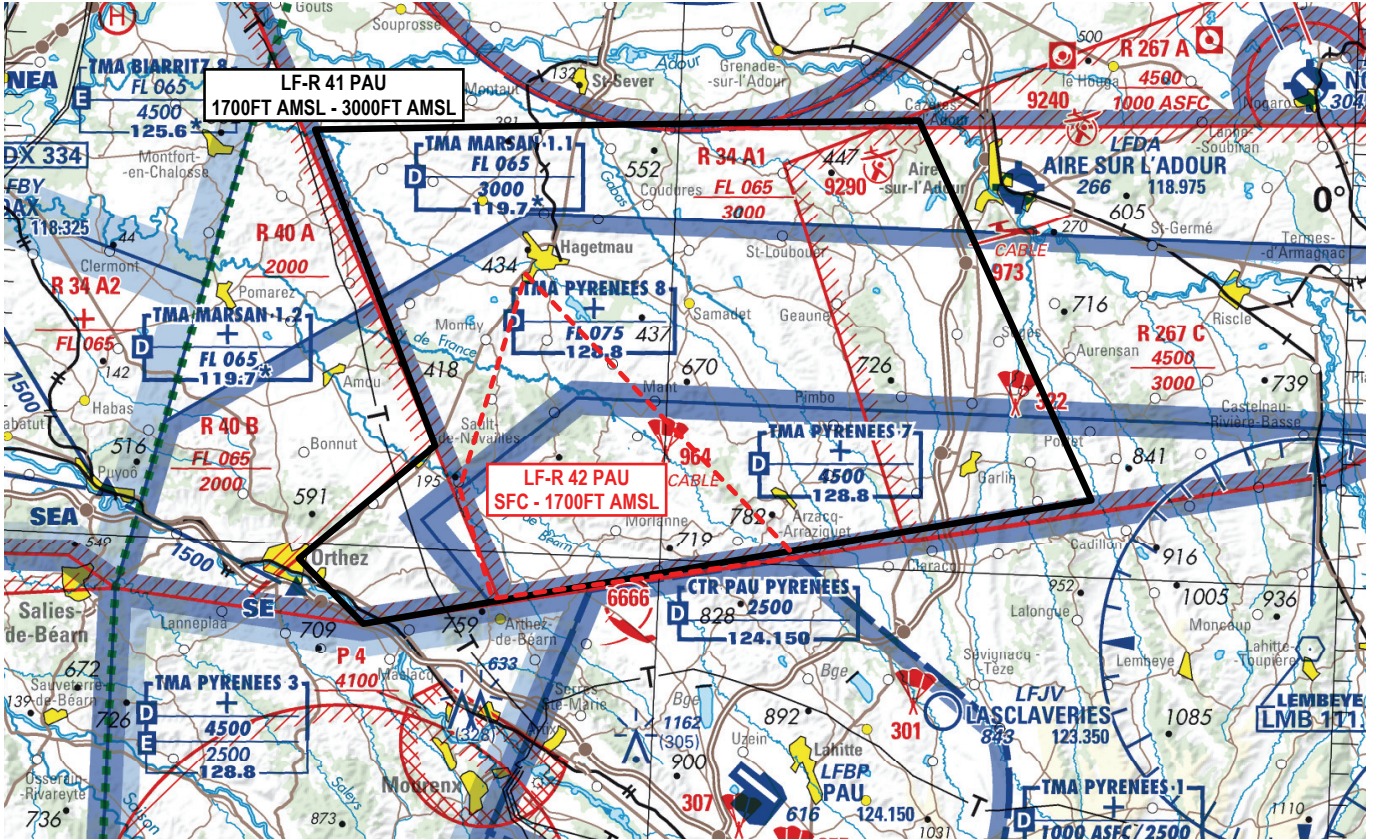

**Subject : Reactivation of temporarily inactive zones LF-R 41 and 42 PAU (AIP ENR 5.0)**

**With effect : From Monday 03 September 2018 to Wednesday 27 March 2019**

Location: FIR : Bordeaux LFBB - AD : Aire sur l'Adour LFDA, Pau Pyrénées LFBP, Mont de Marsan LFBM

**STATUS**

Restricted Areas

**ENTRY CONDITIONS**

**GAT / OAT :** authorized after radio contact with MADIRAN 129.900 MHz  
(during activity, compulsory avoidance for aircraft without radio).

## LATERAL AND VERTICAL LIMITS

excluding the portions overlapping with the following airspace :

- Marsan CTR and TMA 2
- Restricted Areas LF-R 34 B and C Mont de Marsan
- Restricted Area LF-R 267 A Tursan

Vertical limits

1700FT AMSL / 3000FT AMSL