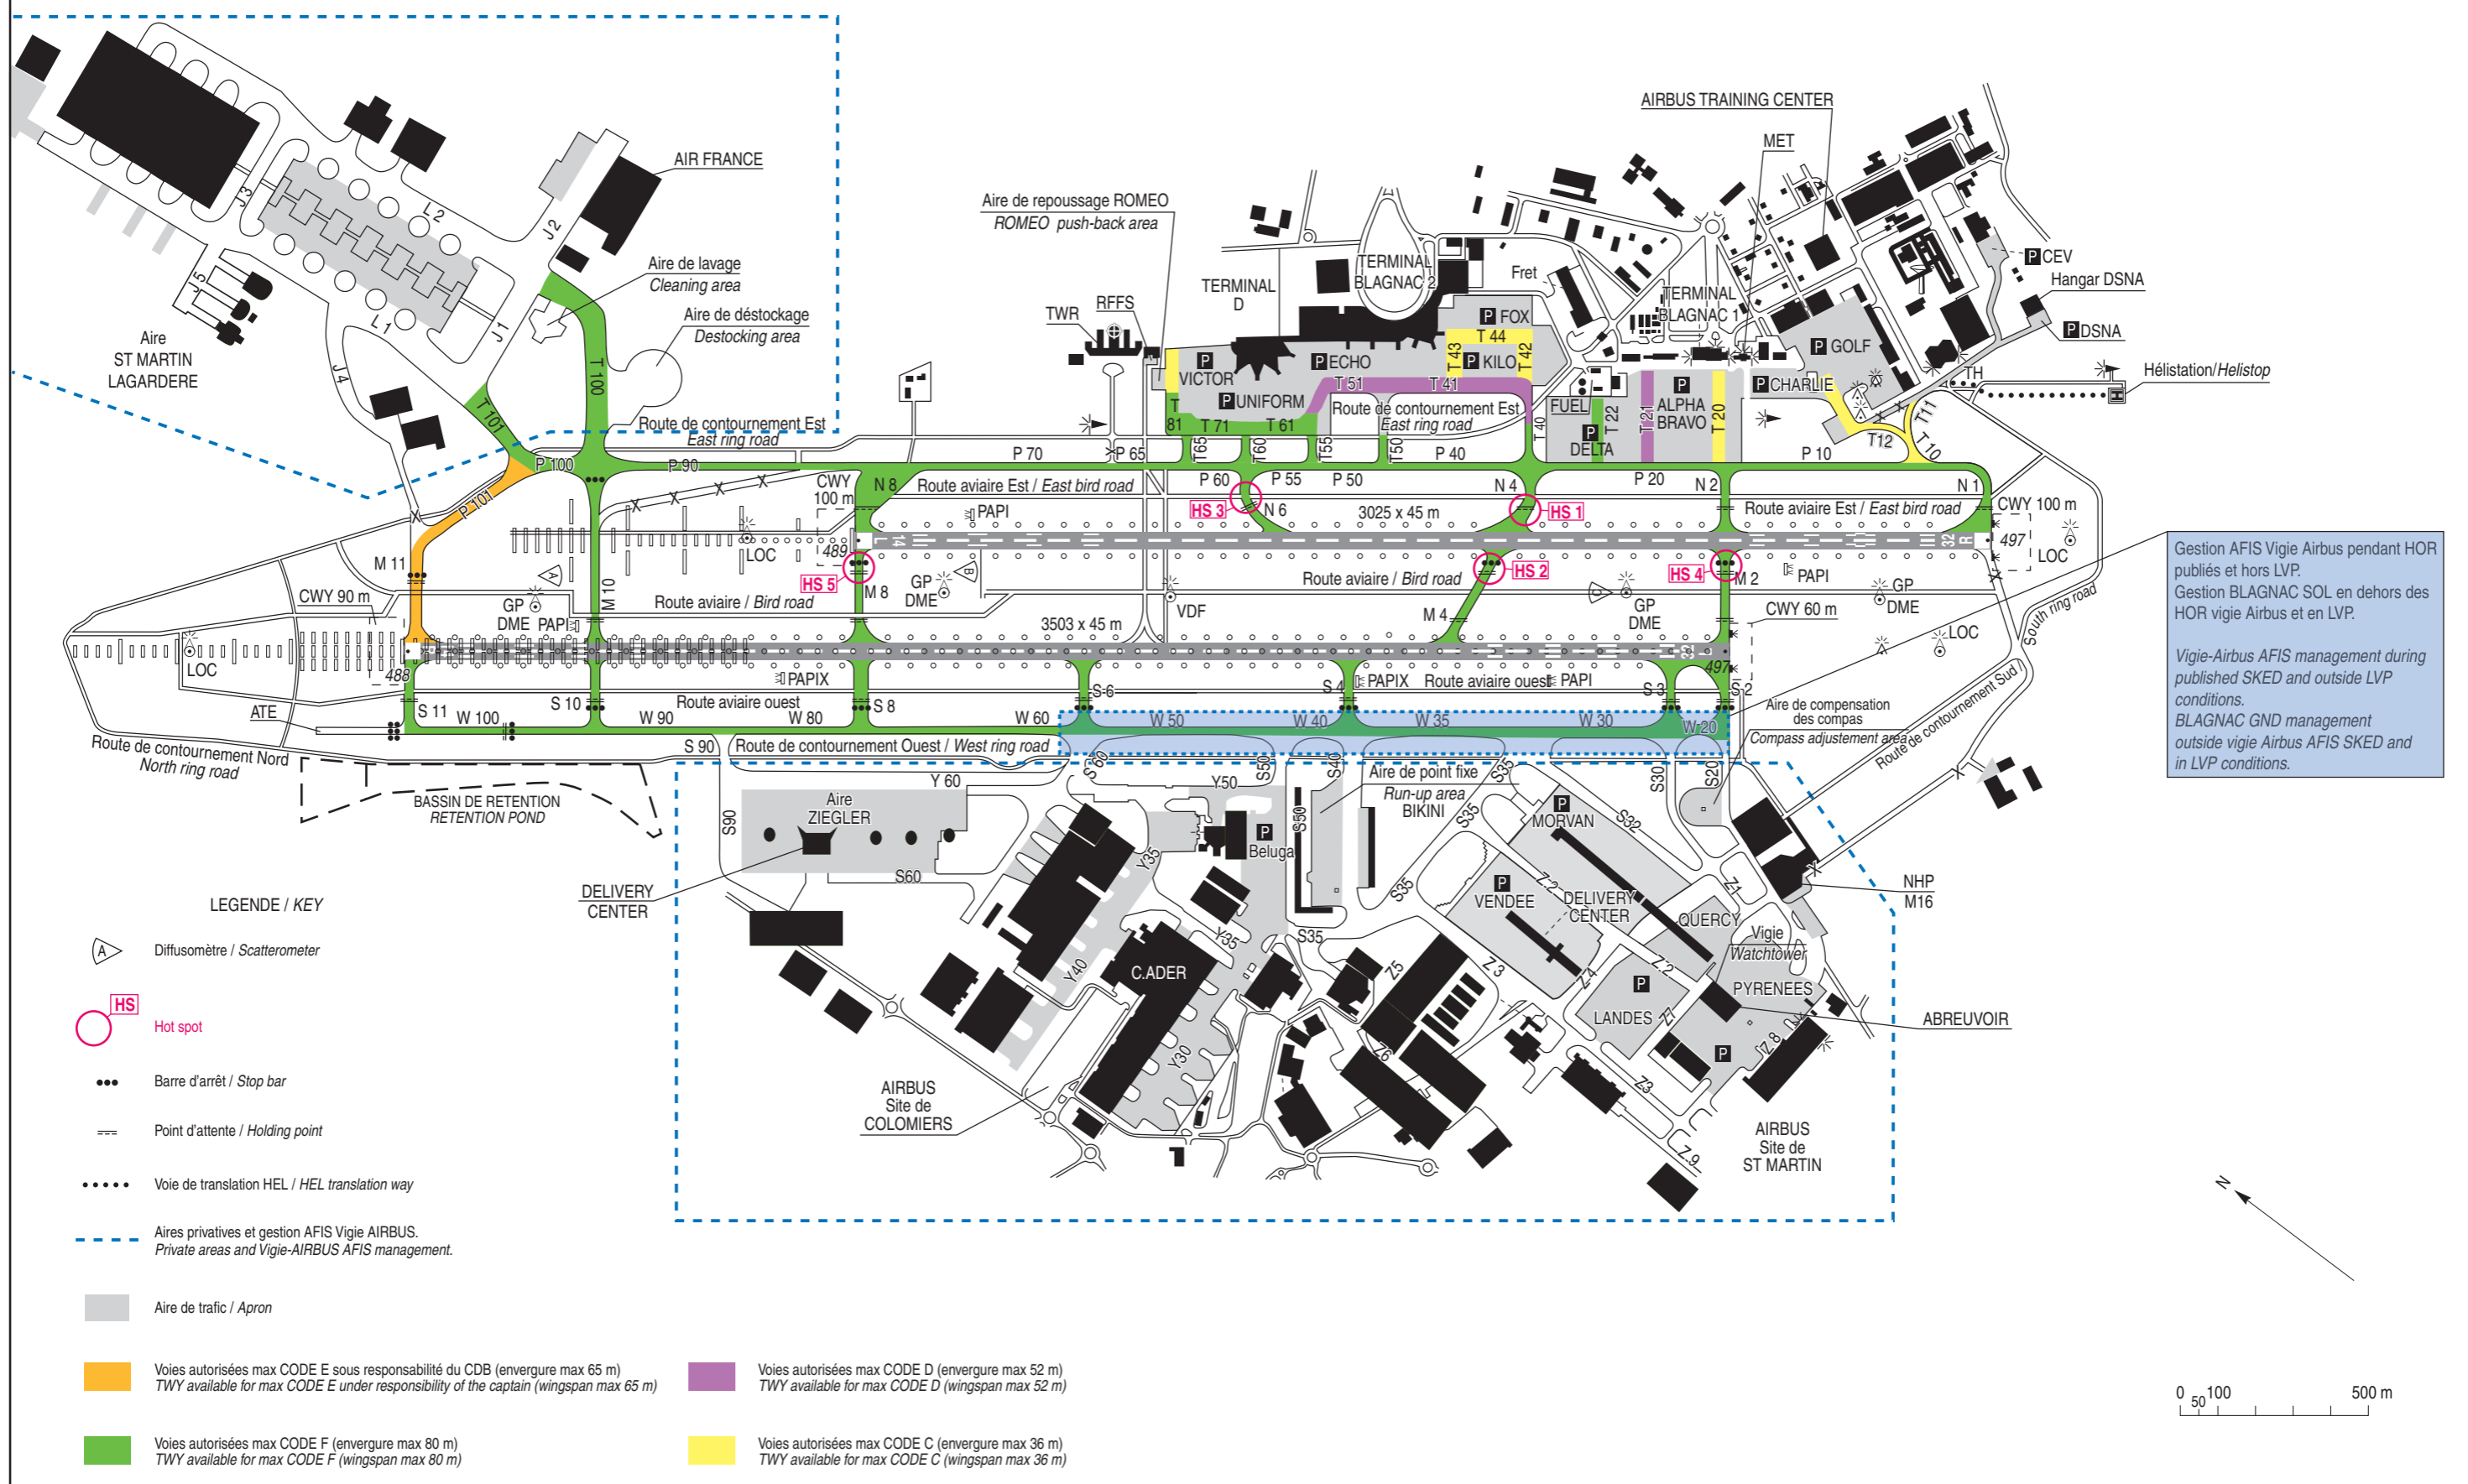

MOUVEMENTS A LA SURFACE
Ground movements

TOULOUSE BLAGNAC

CLASSIFICATION DES TAXIWAYS ET TAXILANES PAR CODE AVION
CLASSIFICATION OF TAXIWAYS AND TAXILANES BY AIRCRAFT CODE

Gestion AFIS Vigie Airbus pendant HOR publiés et hors LVP.
Gestion BLAGNAC SOL en dehors des HOR vigie Airbus et en LVP.

Vigie-Airbus AFIS management during published SKED and outside LVP conditions.
BLAGNAC GND management outside vigie Airbus AFIS SKED and in LVP conditions.