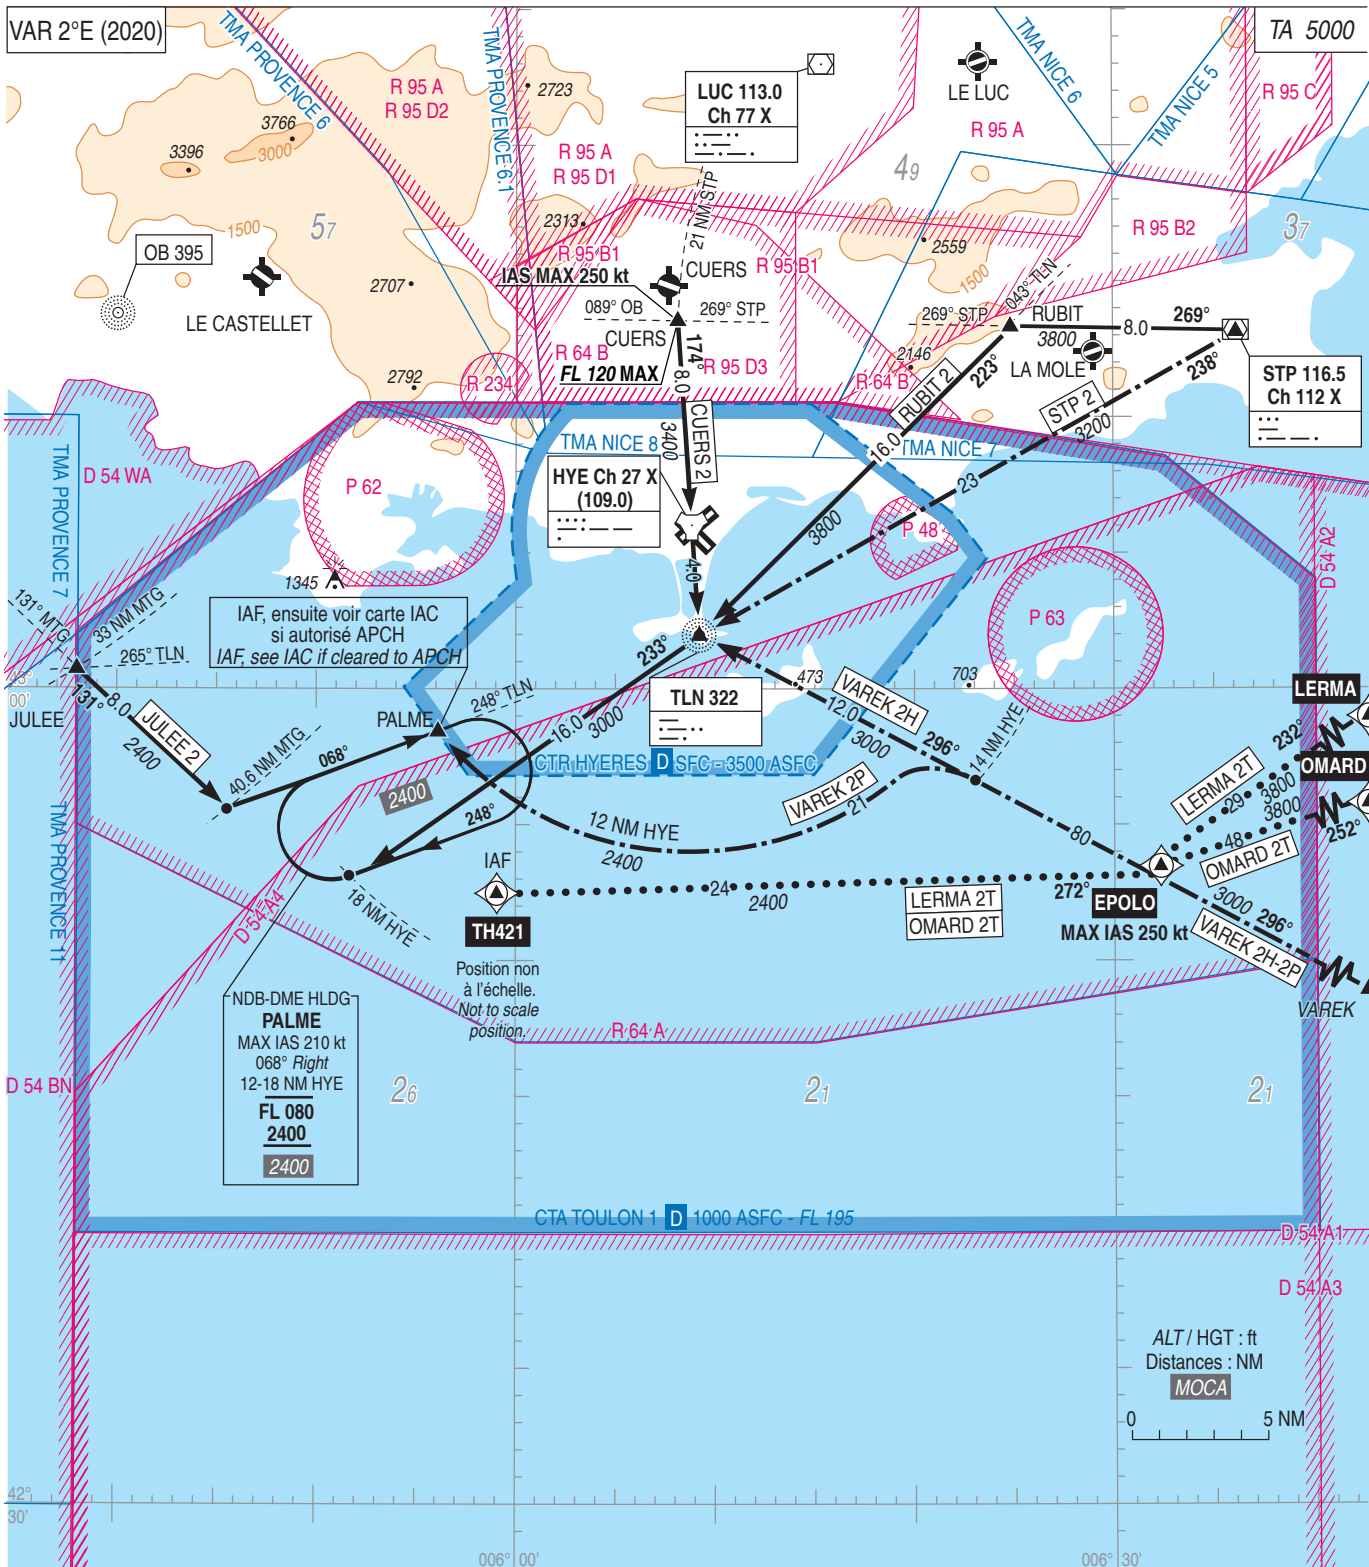

**HYERES LE PALYVESTRE
STAR RWY ALL**
(Protégées pour / Protected for CAT A, B, C, D)

ATIS : HYERES 129.650
APP : TOULON Approche / Approach 126.325 - 125.200 (1)
TWR : HYERES Tour / Tower 121.000 - 121.800 (s)
(1) O/R

..... B-RNAV / RNAV 5
- - - - - Sur clearance ATC
On ATC clearance

Radio communication failure :
Comply with the procedure defined in national regulation.