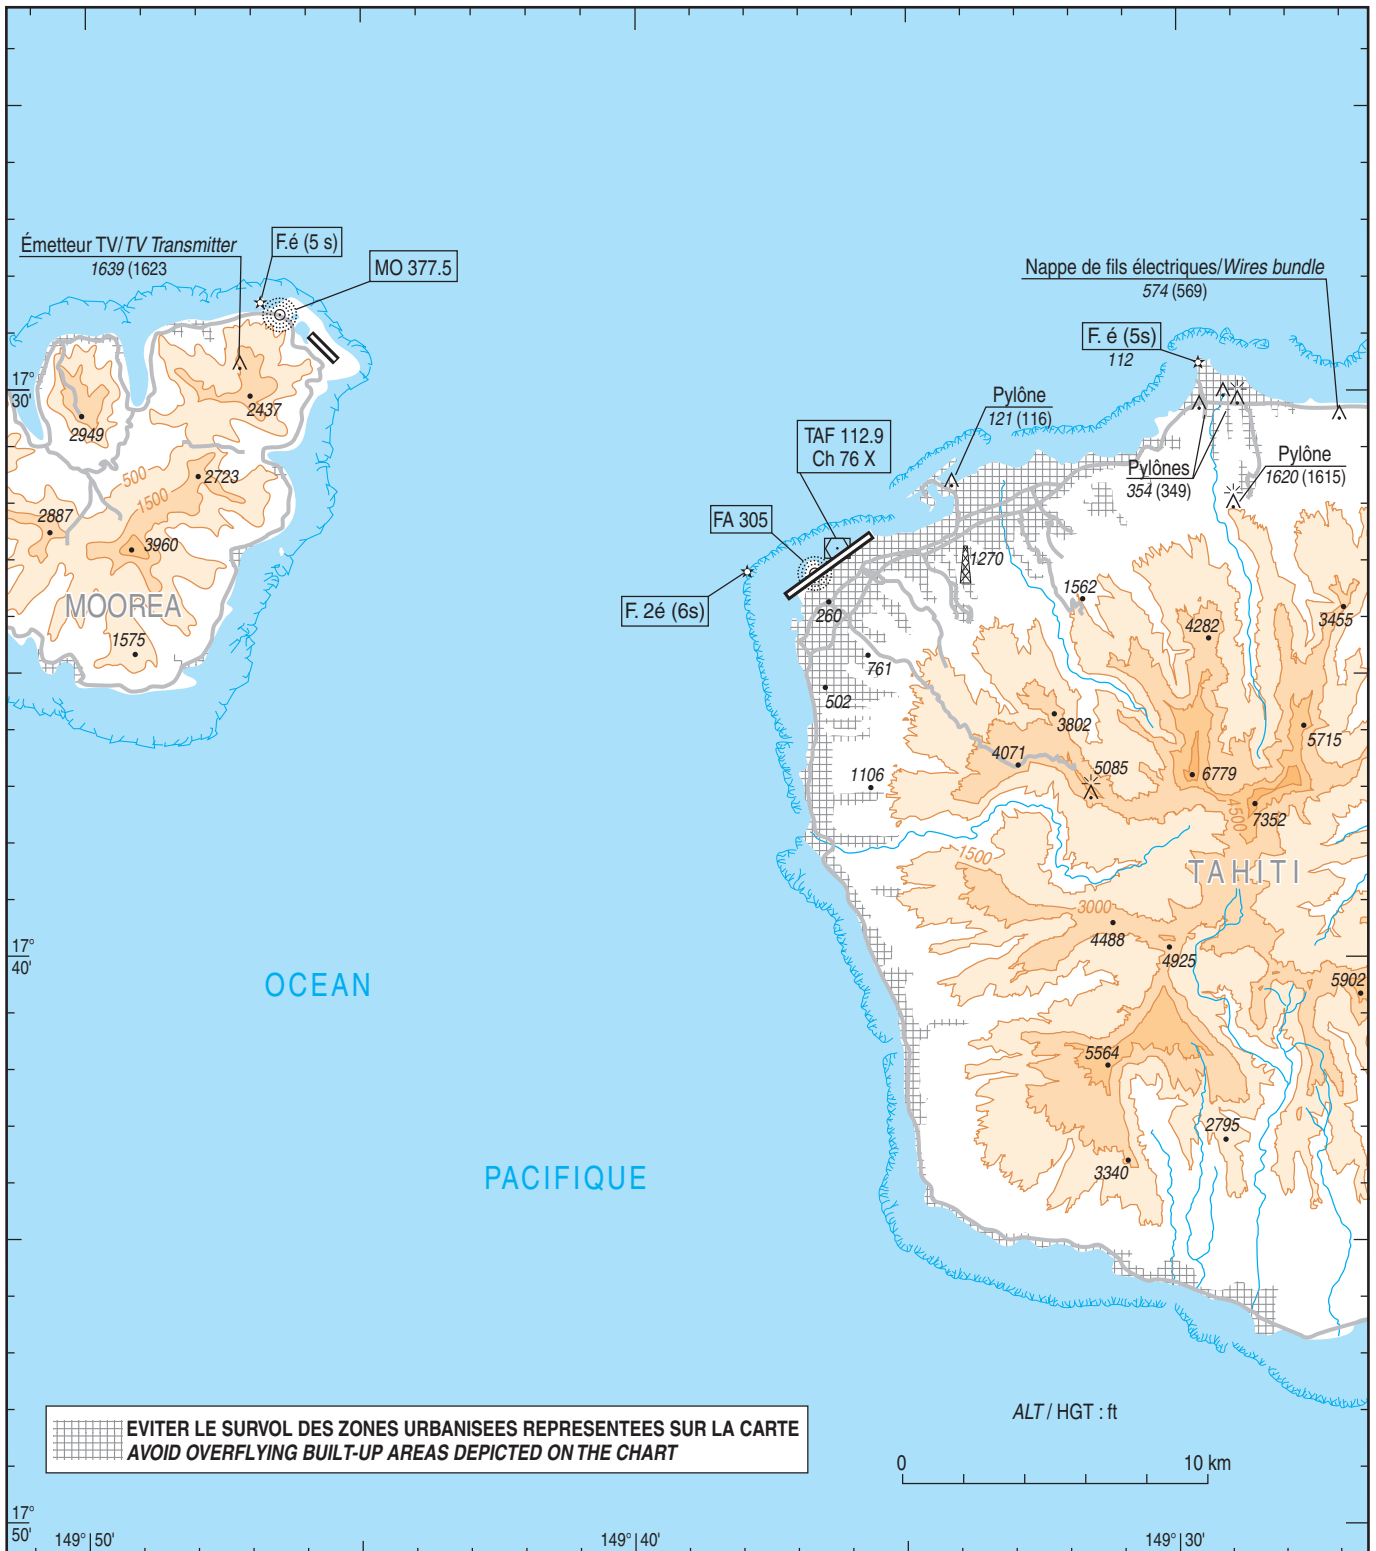

ENVIRONNEMENT APPROCHE A VUE
Environment visual approach

TAHITI FAA'A

CONSIGNES, SAUF IMPERATIF DE SECURITE :

Iles de Tahiti et Moorea : Survol interdit de nuit.

INSTRUCTIONS, EXCEPT FOR SAFETY REQUIREMENT :

Tahiti and Moorea islands : Overfly prohibited at night.